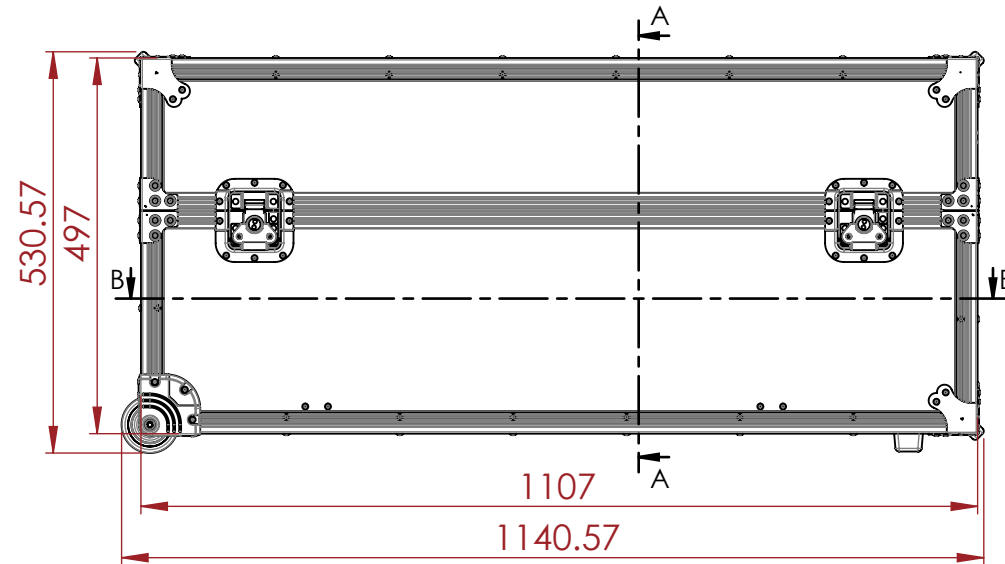

SECTION A-A
SCALE 1 : 10

LEFT SIDE: Use stock strap, and cut off female buckle. Attach the male end to the strap

RIGHT SIDE: Use stock strap, remove male and cut off female buckle, cut the strap at 420mm excluding buckle and reattach female buckle.

DETAIL C
SCALE 1 : 5

SECTION B-B
SCALE 1 : 10

NOTES:

REV	DESCRIPTION	DATE
0	ORIGINAL ISSUE	10/31/2022

ESTIMATED WEIGHT (CASE ONLY):

17.63 KG

QUANTITY:

1

ITEM CODE:

SUIT-PETRA-RR3

DRAWN BY:

HA

CHECKED BY:

AS

SCALE:

NTS