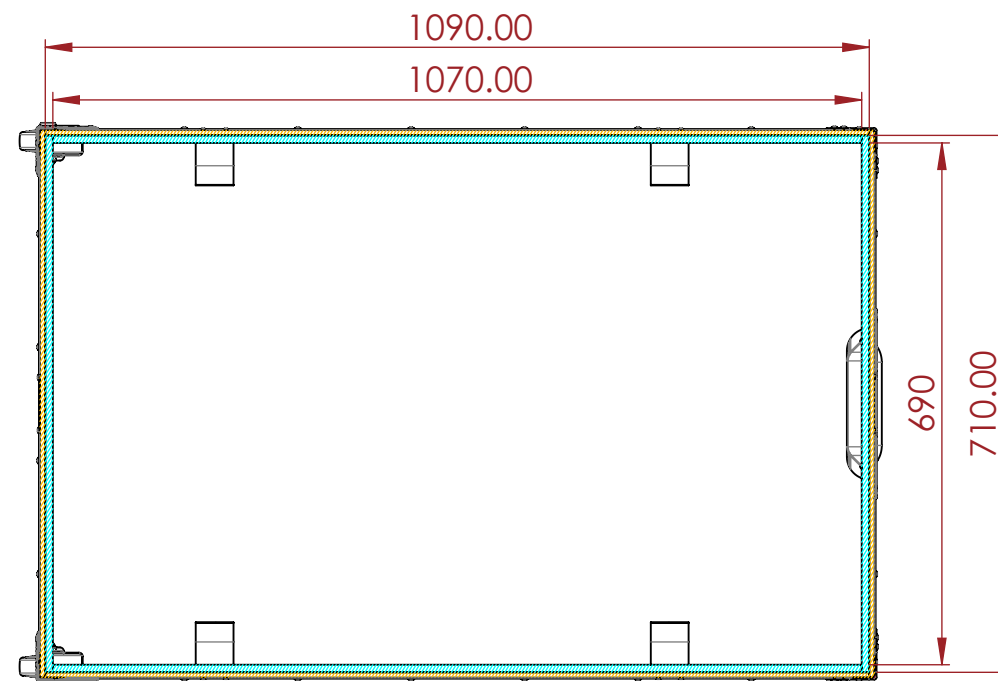

SECTION A-A
SCALE 1 : 10

LEFT SIDE: Use stock strap, and cut off female buckle. Attach the male end to the strap

RIGHT SIDE: Use stock strap, remove male and cut off female buckle, cut the strap at 420mm excluding buckle and reattach female buckle.

DETAIL C
SCALE 1 : 5

SECTION B-B
SCALE 1 : 10

NOTES:

REV	DESCRIPTION	DATE
0	ORIGINAL ISSUE	10/31/2022

ESTIMATED WEIGHT (CASE ONLY):

17.63 KG

QUANTITY:

1

ITEM CODE:

SUIT-PETRA-RR3

DRAWN BY:

HA

CHECKED BY:

AS

SCALE:

NTS