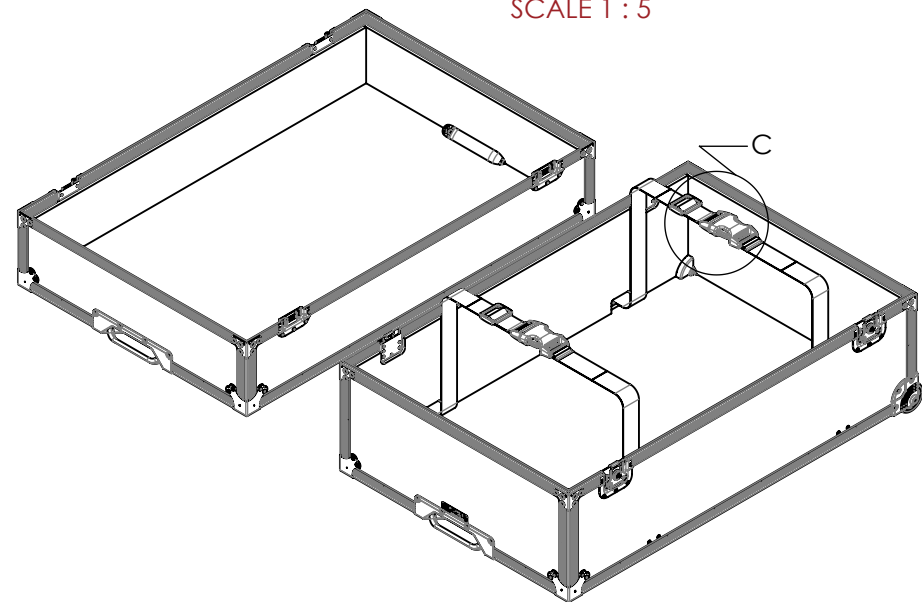

SECTION A-A
SCALE 1 : 10

LEFT SIDE: Use stock strap, and cut off female buckle. Attach the male end to the strap

RIGHT SIDE: Use stock strap, remove male and cut off female buckle, cut the strap at 420mm excluding buckle and reattach female buckle.

DETAIL C
SCALE 1 : 5

SECTION B-B
SCALE 1 : 10

NOTES:

REV	DESCRIPTION	DATE
0	ORIGINAL ISSUE	10/31/2022

ESTIMATED WEIGHT (CASE ONLY):

17.63 KG

QUANTITY:

1

ITEM CODE:

SUIT-PETRA-RR3

DRAWN BY:

HA

CHECKED BY:

AS

SCALE:

NTS