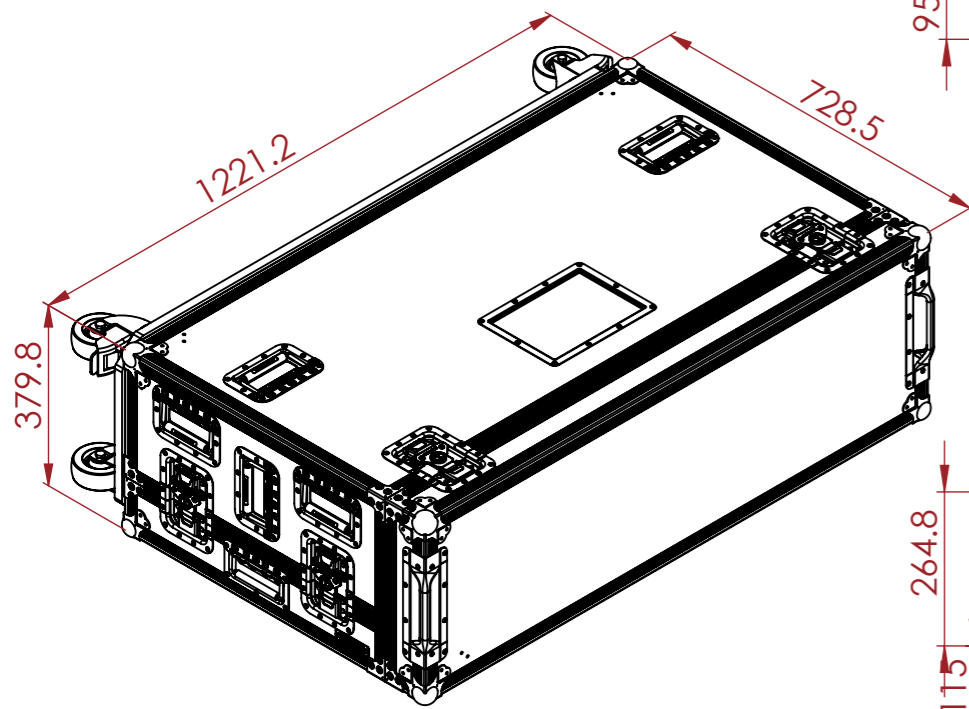

SECTION C-C

EVA FOAM

24 Inch- (DELL P2418)

ETC Eos Programming Wing

SECTION B-B

SECTION A-A

NOTES:

REV	DESCRIPTION	DATE
0	ORIGINAL ISSUE	10/31/2022

ESTIMATED WEIGHT (CASE ONLY):
88.54 KG

QUANTITY:
1

ITEM CODE:
LXCTRL-ETC-PWF20-D24

DRAWN BY: HA CHECKED BY: AS

SCALE:
NTS

ADD : 45/7-9 Percy St, Auburn,
NSW 2144, Australia
PH : 02 9188 6801
MAIL : sales@armorcases.com.au
WEB : www.armorcases.com.au