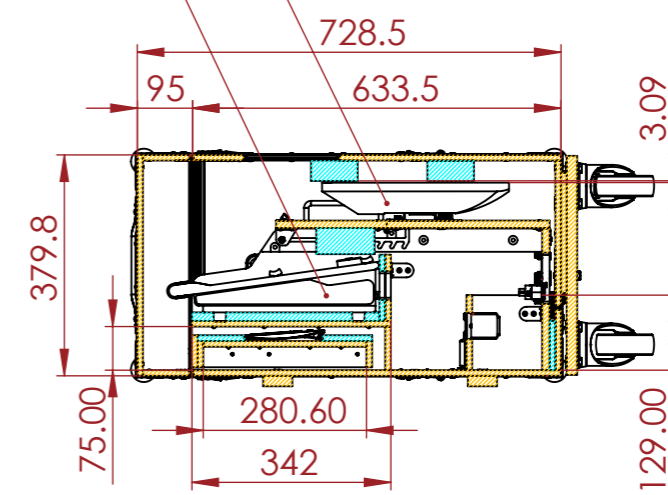

SECTION C-C

EVA FOAM

24 Inch- (DELL P2418)

ETC Eos Programming Wing

SECTION B-B

SECTION A-A

NOTES:

REV	DESCRIPTION	DATE
0	ORIGINAL ISSUE	10/31/2022

ESTIMATED WEIGHT (CASE ONLY):
88.54 KG

QUANTITY:
1

ITEM CODE:
LXCTRL-ETC-PWF20-D24

DRAWN BY: HA CHECKED BY: AS

SCALE:
NTS

ADD : 45/7-9 Percy St, Auburn,
NSW 2144, Australia
PH : 02 9188 6801
MAIL : sales@armorcases.com.au
WEB : www.armorcases.com.au