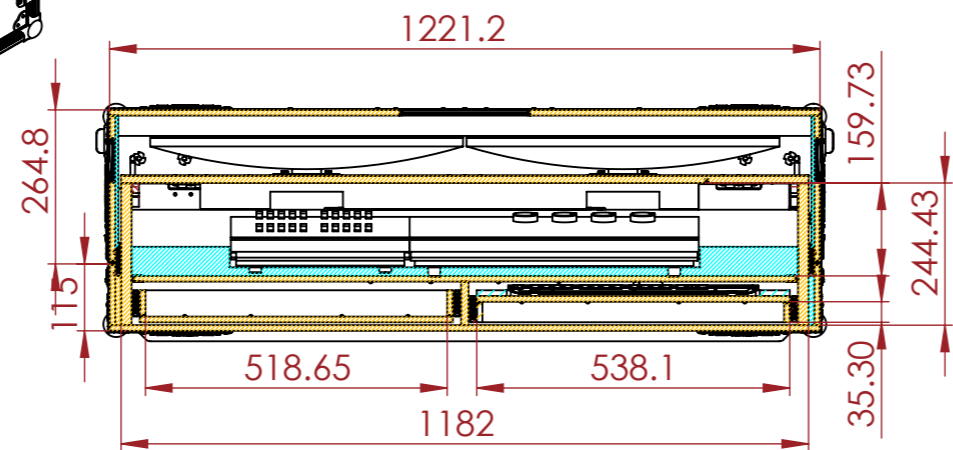

SECTION C-C

EVA FOAM

24 Inch- (DELL P2418)

ETC Eos Programming Wing

SECTION B-B

SECTION A-A

NOTES:

REV	DESCRIPTION	DATE
0	ORIGINAL ISSUE	10/31/2022

ESTIMATED WEIGHT (CASE ONLY):
88.54 KG

QUANTITY:
1

ITEM CODE:
LXCTRL-ETC-PWF20-D24

DRAWN BY: HA CHECKED BY: AS

SCALE:
NTS

ADD : 45/7-9 Percy St, Auburn,
NSW 2144, Australia
PH : 02 9188 6801
MAIL : sales@armorcases.com.au
WEB : www.armorcases.com.au