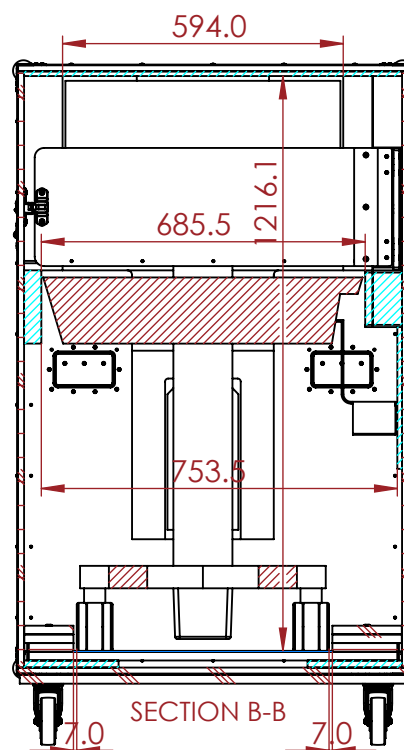

SECTION C-C

 EVA FOAM
 CARPET

SECTION B-B

SECTION A-A

NOTES:

REV	DESCRIPTION	DATE
0	ORIGINAL ISSUE	30/11/2023

ESTIMATED WEIGHT (CASE ONLY):

105.47KG

QUANTITY:

1

ITEM CODE:

RAMP-EGT-C50

DRAWN BY:

RP

CHECKED BY:

AS