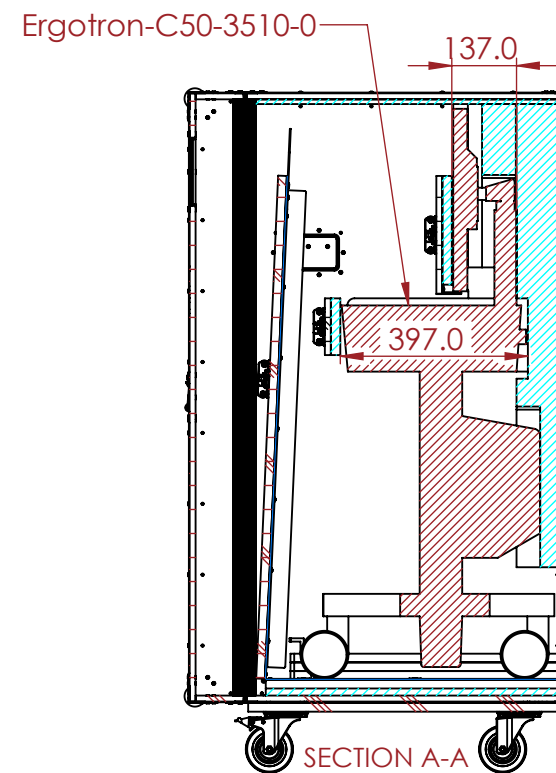

SECTION C-C

 EVA FOAM
 CARPET

SECTION B-B

SECTION A-A

NOTES:

REV	DESCRIPTION	DATE
0	ORIGINAL ISSUE	30/11/2023

ESTIMATED WEIGHT (CASE ONLY):

105.47KG

QUANTITY:

1

ITEM CODE:

RAMP-EGT-C50

DRAWN BY:

RP

CHECKED BY:

AS