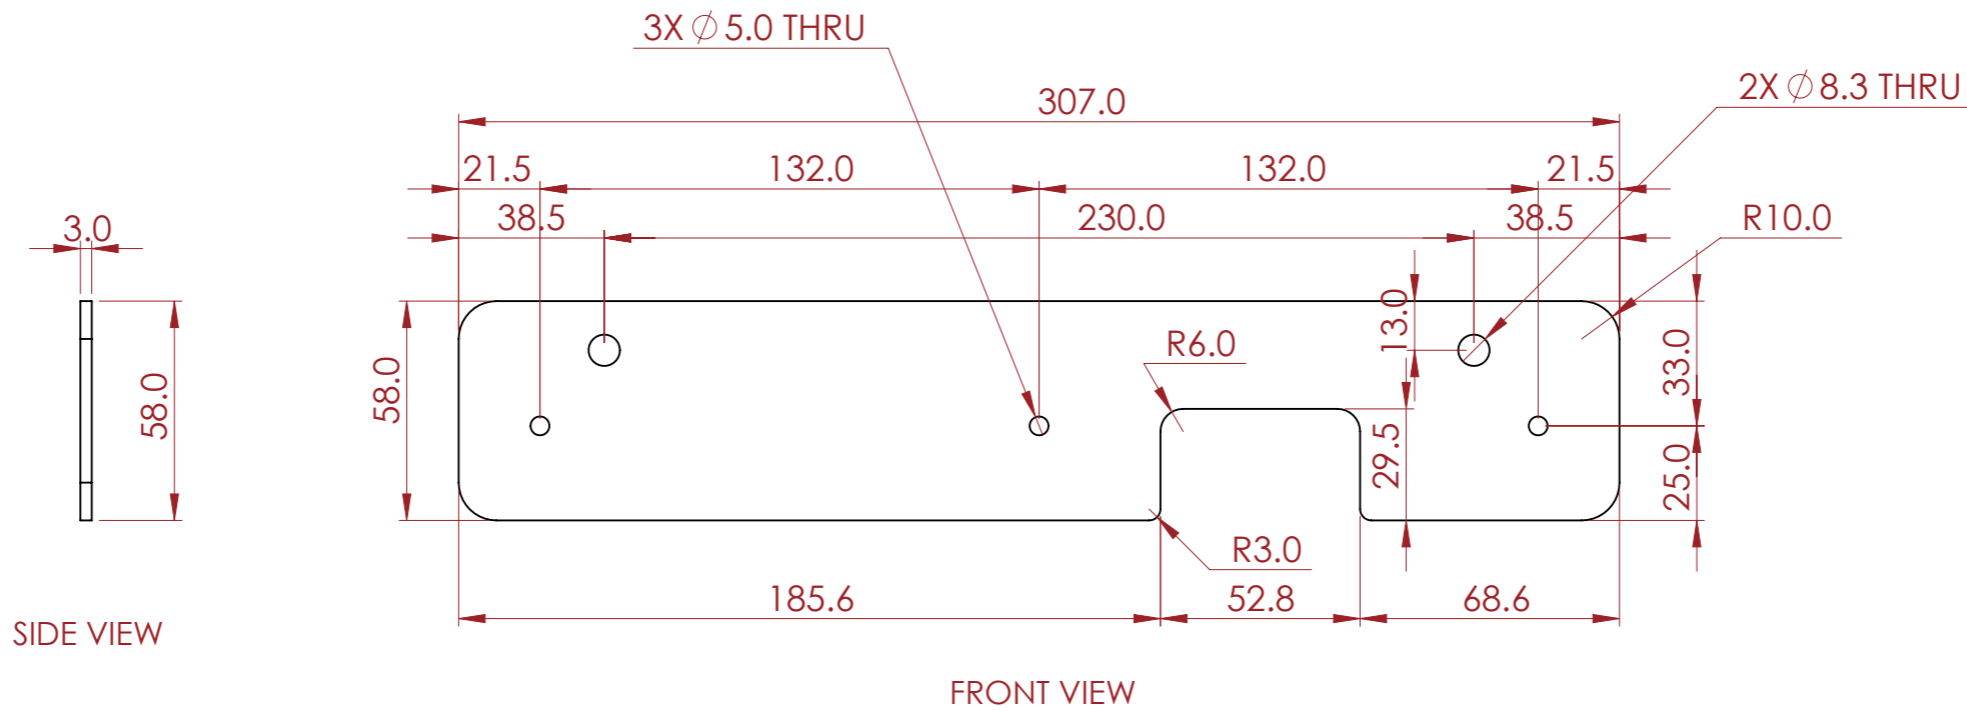

ISOMETRIC VIEW

QUICK RELEASE PIN BACKPLATE(PLT-A30758)

MATERIAL : ALUMINUM 3.0mm
QTY : 2EA

NOTES:

REV	DESCRIPTION	DATE
0	ORIGINAL ISSUE	15/10/2023

HARDWARE WEIGHT
0.13 KG

HARDWARE MATERIAL
Aluminum

ITEM CODE:
PLT-A30758