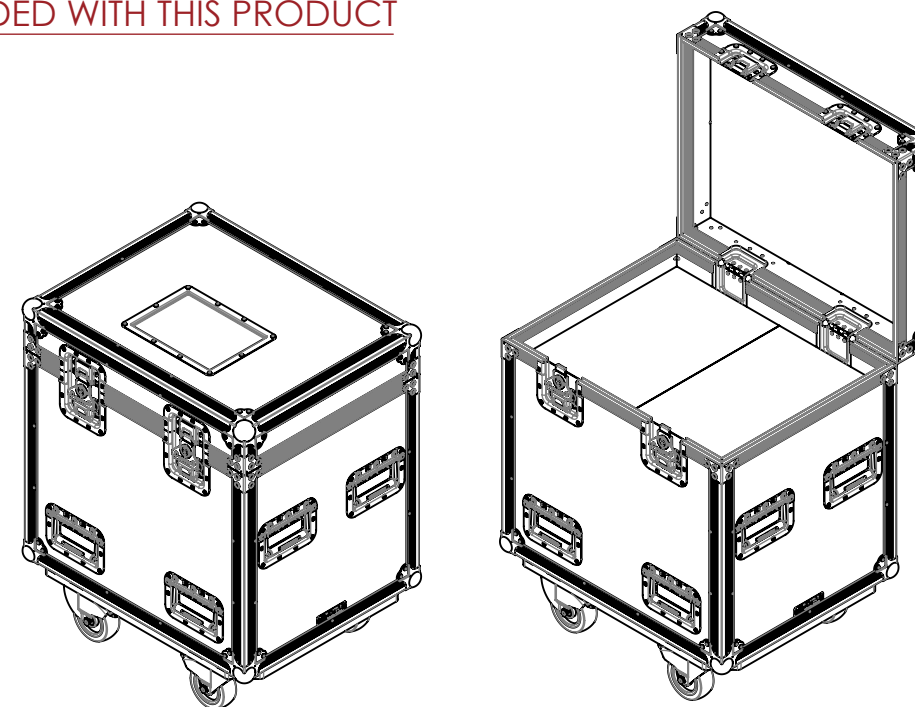

SECTION A-A
SCALE 1 : 6.5

SECTION B-B
SCALE 1 : 6.5

LIGHT FOAM SHELL IS NOT INCLUDED WITH THIS PRODUCT

NOTES:

REV	DESCRIPTION	DATE
0	ORIGINAL ISSUE	10/31/2022

ESTIMATED WEIGHT (CASE ONLY):

31.74 KG

QUANTITY:

1

ITEM CODE:

LXMH-ROBE-SPIIDER-2X

DRAWN BY:

KI

CHECKED BY:

AS

SCALE: