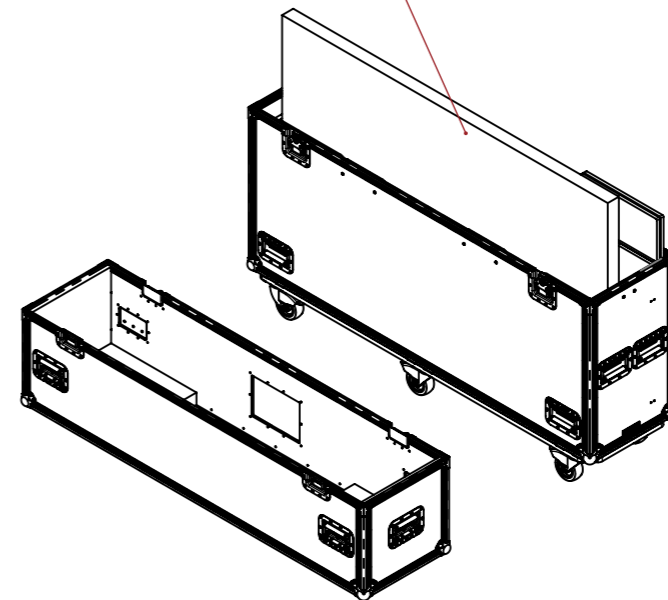

SECTION B-B

SECTION A-A

SAMSUNG Flip Pro-WM65B

NOTES:

REV	DESCRIPTION	DATE
0	ORIGINAL ISSUE	10/31/2022

ESTIMATED WEIGHT (CASE ONLY):
131.83 KG

QUANTITY:
1

ITEM CODE:
TVL-SMS-FPWM65B