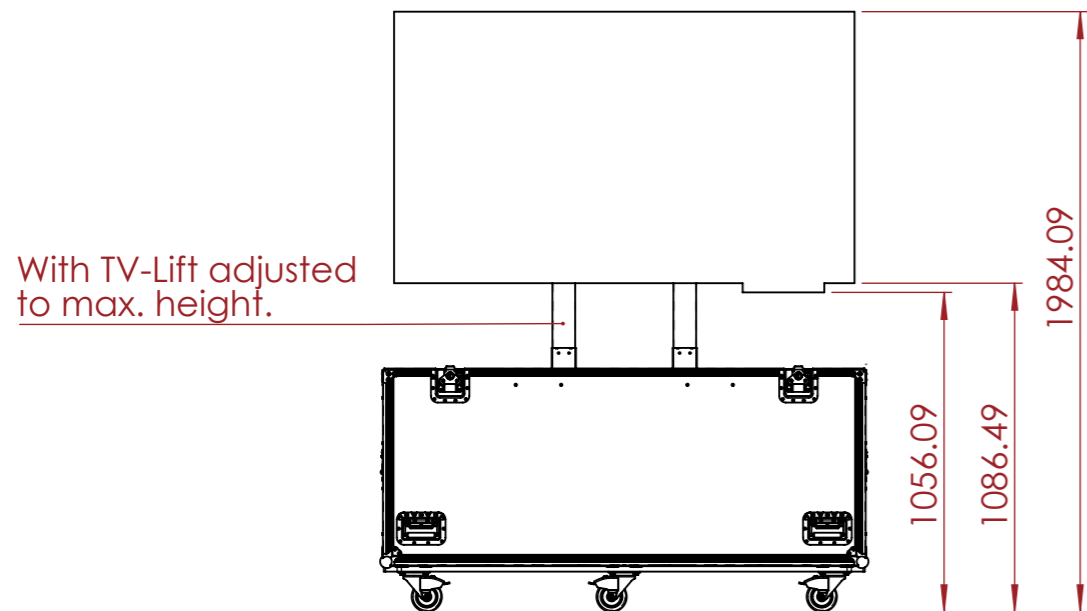

SECTION B-B

SECTION A-A

SAMSUNG Flip Pro-WM65B

NOTES:

REV	DESCRIPTION	DATE
0	ORIGINAL ISSUE	10/31/2022

ESTIMATED WEIGHT (CASE ONLY):
131.83 KG

QUANTITY:
1

ITEM CODE:
TVL-SMS-FPWM65B