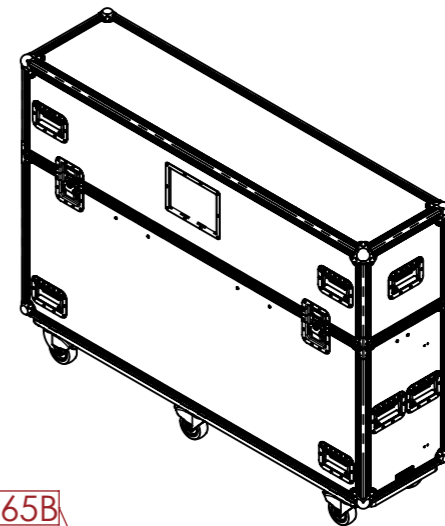

SECTION B-B

SECTION A-A

SAMSUNG Flip Pro-WM65B

NOTES:

REV	DESCRIPTION	DATE
0	ORIGINAL ISSUE	10/31/2022

ESTIMATED WEIGHT (CASE ONLY):
131.83 KG

QUANTITY:
1

ITEM CODE:
TVL-SMS-FPWM65B