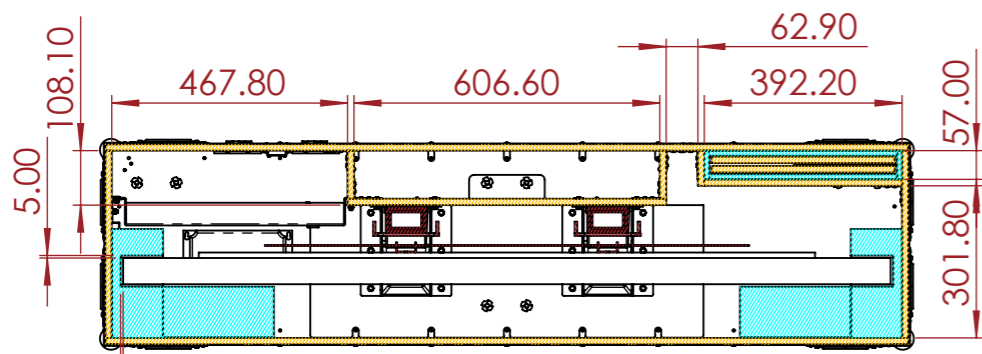

SECTION B-B

SECTION A-A

SAMSUNG Flip Pro-WM65B

NOTES:

REV	DESCRIPTION	DATE
0	ORIGINAL ISSUE	10/31/2022

ESTIMATED WEIGHT (CASE ONLY):
131.83 KG

QUANTITY:
1

ITEM CODE:
TVL-SMS-FPWM65B