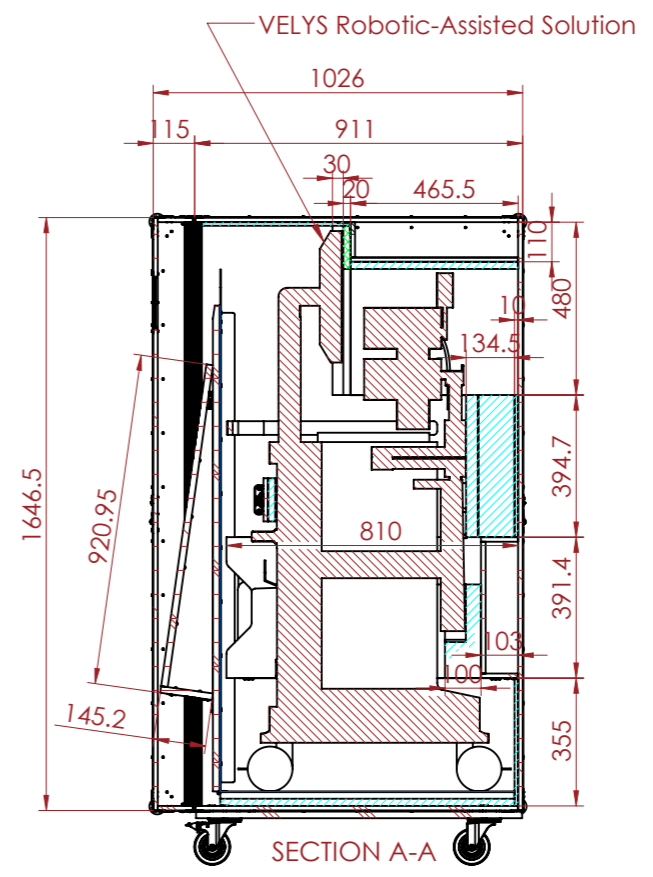

- EVA FOAM
- CARPET
- EPE 25 FOAM

NOTES:

REV	DESCRIPTION	DATE
0	ORIGINAL ISSUE	08/08/2023

ESTIMATED WEIGHT (CASE ONLY):
169.92KG

QUANTITY:
3

ITEM CODE:
RAMP-DEPUY-VELYS-S

DRAWN BY: RP CHECKED BY: AS

SCALE:
NTS