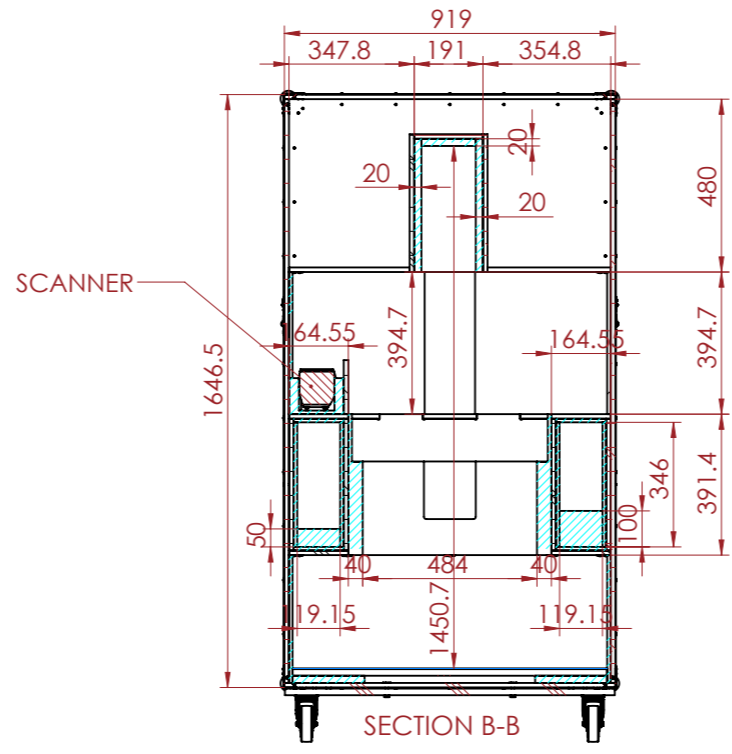

- EVA FOAM
- CARPET
- EPE 25 FOAM

NOTES:

REV	DESCRIPTION	DATE
0	ORIGINAL ISSUE	08/08/2023

ESTIMATED WEIGHT (CASE ONLY):
169.92KG

QUANTITY:
3

ITEM CODE:
RAMP-DEPUY-VELYS-S

DRAWN BY: RP CHECKED BY: AS

SCALE:
NTS