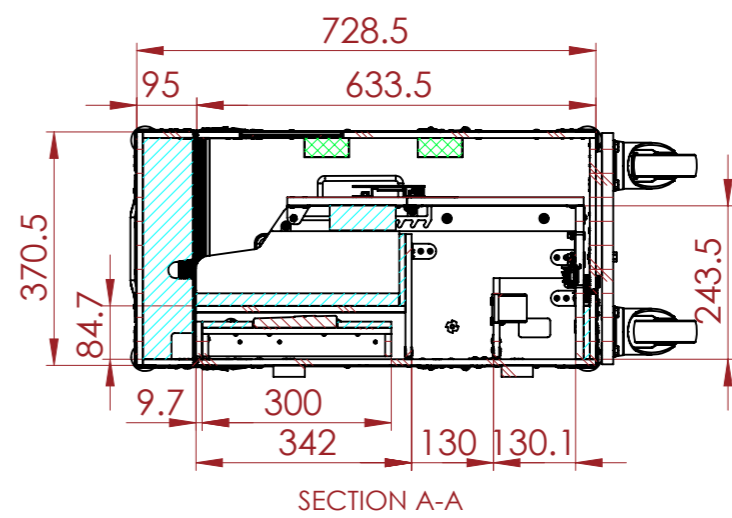

 EVA FOAM
 EPE 25 FOAM

NOTES:

| REV | DESCRIPTION | DATE |
|-----|----------------|------------|
| 0 | ORIGINAL ISSUE | 07/03/2023 |
| | | |
| | | |
| | | |
| | | |
| | | |
| | | |
| | | |
| | | |

ESTIMATED WEIGHT:
63.65 KG

QUANTITY:
1

ITEM CODE:
LXCTRL-ETC-PFW20-VT168

DRAWN BY: **RP** CHECKED BY: **AS**

SCALE:
NTS

ADD : 45/7-9 Percy St, Auburn,
 NSW 2144, Australia
 PH : 02 9188 6801
 MAIL : sales@armorcases.com.au
 WEB : www.armorcases.com.au