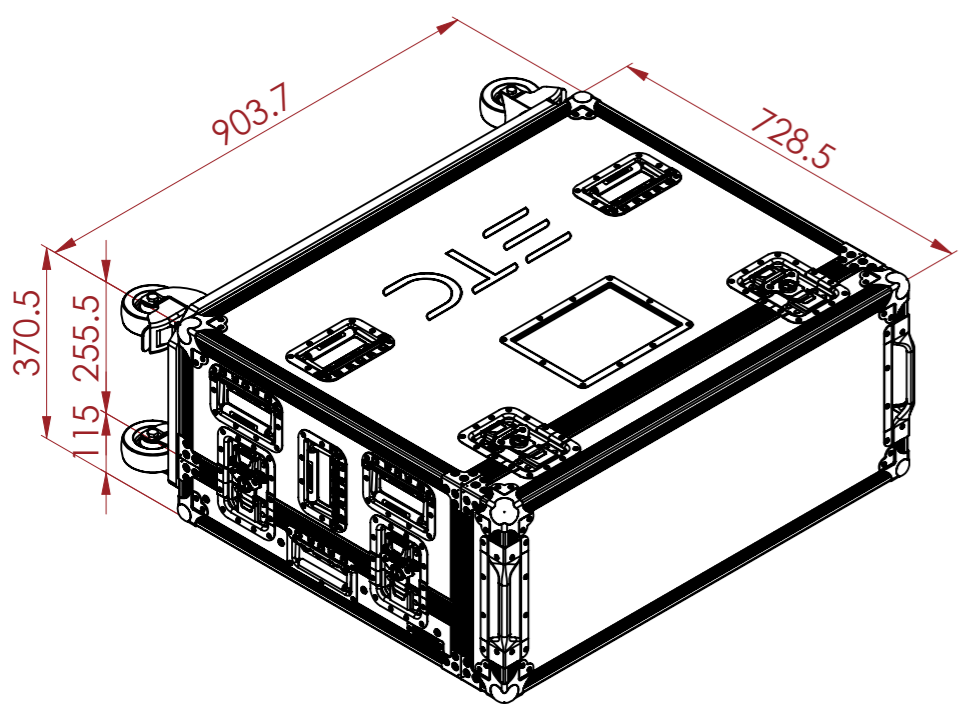

 EVA FOAM
 EPE 25 FOAM

NOTES:

| REV | DESCRIPTION | DATE |
|-----|----------------|------------|
| 0 | ORIGINAL ISSUE | 07/03/2023 |
| | | |
| | | |
| | | |
| | | |
| | | |
| | | |
| | | |
| | | |

ESTIMATED WEIGHT:
63.65 KG

QUANTITY:
1

ITEM CODE:
LXCTRL-ETC-PFW20-VT168

DRAWN BY: **RP** CHECKED BY: **AS**

SCALE:
NTS

ADD : 45/7-9 Percy St, Auburn,
 NSW 2144, Australia
 PH : 02 9188 6801
 MAIL : sales@armorcases.com.au
 WEB : www.armorcases.com.au