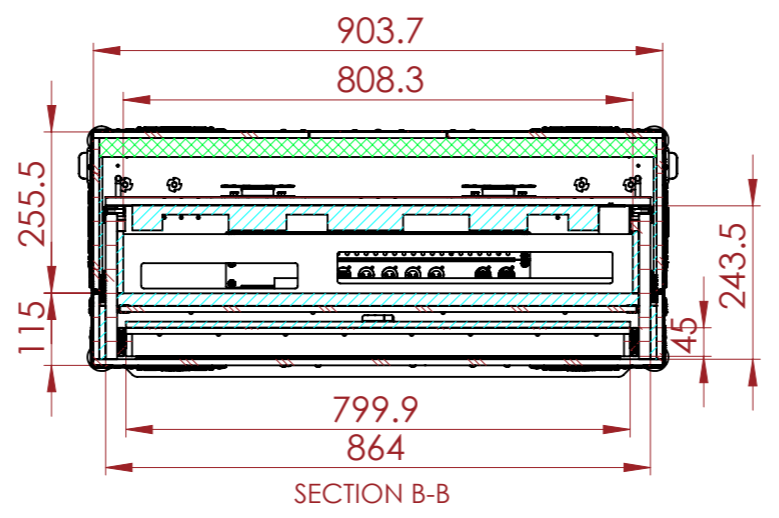

 EVA FOAM
 EPE 25 FOAM

NOTES:

| REV | DESCRIPTION | DATE |
|-----|----------------|------------|
| 0 | ORIGINAL ISSUE | 07/03/2023 |
| | | |
| | | |
| | | |
| | | |
| | | |
| | | |
| | | |
| | | |

ESTIMATED WEIGHT:
63.65 KG

QUANTITY:
1

ITEM CODE:
LXCTRL-ETC-PFW20-VT168

DRAWN BY: **RP** CHECKED BY: **AS**

SCALE:
NTS

ADD : 45/7-9 Percy St, Auburn,
 NSW 2144, Australia
 PH : 02 9188 6801
 MAIL : sales@armorcases.com.au
 WEB : www.armorcases.com.au