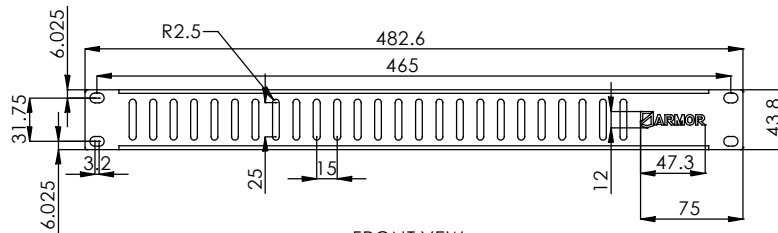

ISOMETRIC VIEW

FLATTENED VIEW

TOP VIEW

SIDE VIEW

FRONT VIEW

MATERIAL : MILD STEEL PLATE 1.2mm  
QTY : 1EA

NOTES:

1. ALL DIMENSIONS ARE IN MILLIMETERS(mm)
2. ITEM SHOULD BE POWDERCOATED BLACK AFTER FABRICATION

ESTIMATED WEIGHT:  
0.25kg

QUANTITY:  
1

ITEM CODE:  
RAK-1U-RP-04

DRAWN BY: RP      CHECKED BY: AS

SCALE: NTS      REVISION: 0

ADD : 45/7-9 Percy St,Auburn,  
NSW 2144, Australia  
PH : 02 9188 6801  
MAIL : sales@armorcases.com.au  
WEB : www.armorcases.com.au