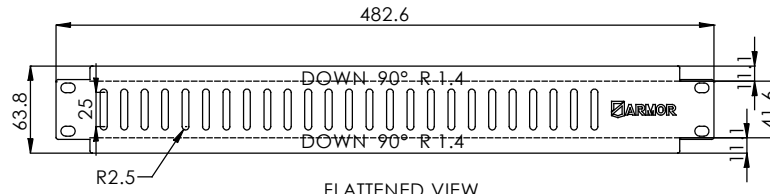

ISOMETRIC VIEW

FLATTENED VIEW

TOP VIEW

SIDE VIEW

FRONT VIEW

MATERIAL : MILD STEEL PLATE 1.2mm  
QTY : 1EA

NOTES:

1. ALL DIMENSIONS ARE IN MILLIMETERS(mm)
2. ITEM SHOULD BE POWDERCOATED BLACK AFTER FABRICATION

ESTIMATED WEIGHT:  
0.25kg

QUANTITY:  
1

ITEM CODE:  
RAK-1U-RP-04

DRAWN BY: RP      CHECKED BY: AS

SCALE: NTS      REVISION: 0

ADD : 45/7-9 Percy St,Auburn,  
NSW 2144, Australia  
PH : 02 9188 6801  
MAIL : sales@armorcases.com.au  
WEB : www.armorcases.com.au