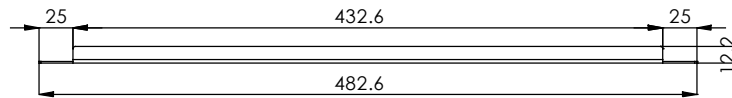

ISOMETRIC VIEW

FLATTENED VIEW

TOP VIEW

SIDE VIEW

FRONT VIEW

MATERIAL : MILD STEEL PLATE 1.2mm  
QTY : 1EA

NOTES:

1. ALL DIMENSIONS ARE IN MILLIMETERS(mm)
2. ITEM SHOULD BE POWDERCOATED BLACK AFTER FABRICATION

ESTIMATED WEIGHT:  
0.25kg

QUANTITY:  
1

ITEM CODE:  
RAK-1U-RP-04

DRAWN BY: RP      CHECKED BY: AS

SCALE: NTS      REVISION: 0

ADD : 45/7-9 Percy St,Auburn,  
NSW 2144, Australia  
PH : 02 9188 6801  
MAIL : sales@armorcases.com.au  
WEB : www.armorcases.com.au