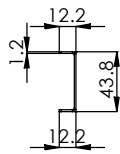

ISOMETRIC VIEW

FLATTENED VIEW

TOP VIEW

SIDE VIEW

FRONT VIEW

MATERIAL : MILD STEEL PLATE 1.2mm  
QTY : 1EA

NOTES:

1. ALL DIMENSIONS ARE IN MILLIMETERS(mm)
2. ITEM SHOULD BE POWDERCOATED BLACK AFTER FABRICATION

ESTIMATED WEIGHT:  
0.25kg

QUANTITY:  
1

ITEM CODE:  
RAK-1U-RP-04

DRAWN BY: RP      CHECKED BY: AS

SCALE: NTS      REVISION: 0

ADD : 45/7-9 Percy St,Auburn,  
NSW 2144, Australia  
PH : 02 9188 6801  
MAIL : sales@armorcases.com.au  
WEB : www.armorcases.com.au