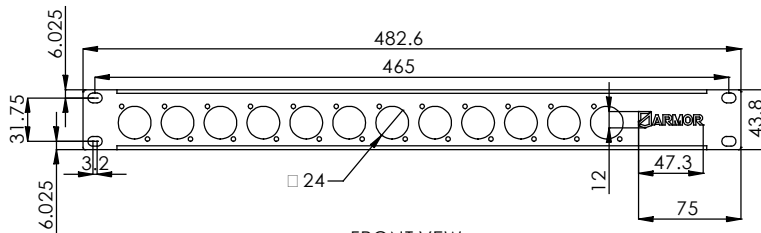

ISOMETRIC VIEW

FLATTENED VIEW

TOP VIEW

SIDE VIEW

FRONT VIEW

MATERIAL : MILD STEEL PLATE 1.2mm
QTY : 1EA

NOTES:

1. ALL DIMENSIONS ARE IN MILLIMETERS(mm)
2. ITEM SHOULD BE POWDERCOATED BLACK AFTER FABRICATION

ESTIMATED WEIGHT:
0.23kg

QUANTITY:
1

ITEM CODE:
RAK-1U-RP-02

DRAWN BY: RP CHECKED BY: AS

SCALE: NTS REVISION: 0

ADD : 45/7-9 Percy St,Auburn,
NSW 2144, Australia
PH : 02 9188 6801
MAIL : sales@armorcases.com.au
WEB : www.armorcases.com.au