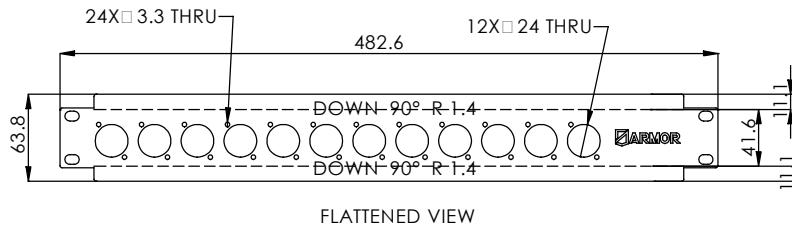

ISOMETRIC VIEW

FLATTENED VIEW

TOP VIEW

SIDE VIEW

FRONT VIEW

MATERIAL : MILD STEEL PLATE 1.2mm
QTY : 1EA

NOTES:

1. ALL DIMENSIONS ARE IN MILLIMETERS(mm)
2. ITEM SHOULD BE POWDERCOATED BLACK AFTER FABRICATION

ESTIMATED WEIGHT:
0.23kg

QUANTITY:
1

ITEM CODE:
RAK-1U-RP-02

DRAWN BY: RP CHECKED BY: AS

SCALE: NTS REVISION: 0

ADD : 45/7-9 Percy St,Auburn,
NSW 2144, Australia
PH : 02 9188 6801
MAIL : sales@armorcases.com.au
WEB : www.armorcases.com.au