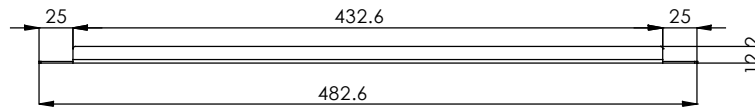

ISOMETRIC VIEW

FLATTENED VIEW

TOP VIEW

SIDE VIEW

FRONT VIEW

MATERIAL : MILD STEEL PLATE 1.2mm
QTY : 1EA

NOTES:

1. ALL DIMENSIONS ARE IN MILLIMETERS(mm)
2. ITEM SHOULD BE POWDERCOATED BLACK AFTER FABRICATION

ESTIMATED WEIGHT:
0.23kg

QUANTITY:
1

ITEM CODE:
RAK-1U-RP-02

DRAWN BY: RP CHECKED BY: AS

SCALE: NTS REVISION: 0

ADD : 45/7-9 Percy St,Auburn,
NSW 2144, Australia
PH : 02 9188 6801
MAIL : sales@armorcases.com.au
WEB : www.armorcases.com.au