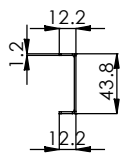

ISOMETRIC VIEW

FLATTENED VIEW

TOP VIEW

SIDE VIEW

FRONT VIEW

MATERIAL : MILD STEEL PLATE 1.2mm
QTY : 1EA

NOTES:

1. ALL DIMENSIONS ARE IN MILLIMETERS(mm)
2. ITEM SHOULD BE POWDERCOATED BLACK AFTER FABRICATION

ESTIMATED WEIGHT:
0.23kg

QUANTITY:
1

ITEM CODE:
RAK-1U-RP-02

DRAWN BY: RP CHECKED BY: AS

SCALE: NTS REVISION: 0

ADD : 45/7-9 Percy St,Auburn,
NSW 2144, Australia
PH : 02 9188 6801
MAIL : sales@armorcases.com.au
WEB : www.armorcases.com.au