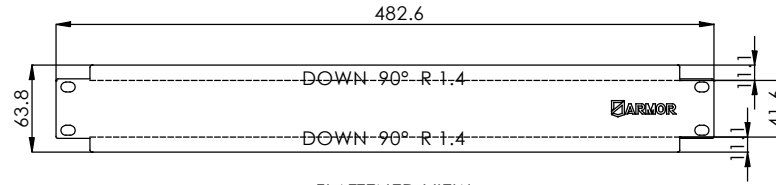

ISOMETRIC VIEW

FLATTENED VIEW

TOP VIEW

SIDE VIEW

FRONT VIEW

MATERIAL : MILD STEEL PLATE 1.2mm
QTY : 1EA

NOTES:

1. ALL DIMENSIONS ARE IN MILLIMETERS(mm)
2. ITEM SHOULD BE POWDERCOATED BLACK AFTER FABRICATION

ESTIMATED WEIGHT:

0.28kg

QUANTITY:

1

ITEM CODE:

RAK-1U-RP-01

DRAWN BY:

RP