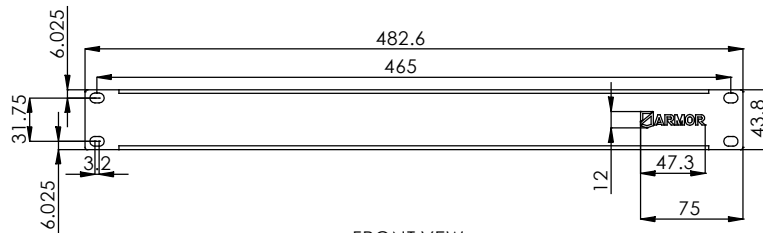

ISOMETRIC VIEW

FLATTENED VIEW

TOP VIEW

SIDE VIEW

FRONT VIEW

MATERIAL : MILD STEEL PLATE 1.2mm
QTY : 1EA

NOTES:

1. ALL DIMENSIONS ARE IN MILLIMETERS(mm)
2. ITEM SHOULD BE POWDERCOATED BLACK AFTER FABRICATION

ESTIMATED WEIGHT:

0.28kg

QUANTITY:

1

ITEM CODE:

RAK-1U-RP-01

DRAWN BY:

RP