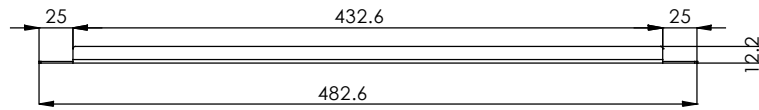

ISOMETRIC VIEW

FLATTENED VIEW

TOP VIEW

SIDE VIEW

FRONT VIEW

MATERIAL : MILD STEEL PLATE 1.2mm
QTY : 1EA

NOTES:

1. ALL DIMENSIONS ARE IN MILLIMETERS(mm)
2. ITEM SHOULD BE POWDERCOATED BLACK AFTER FABRICATION

ESTIMATED WEIGHT:

0.28kg

QUANTITY:

1

ITEM CODE:

RAK-1U-RP-01

DRAWN BY:

RP