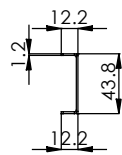

ISOMETRIC VIEW

FLATTENED VIEW

TOP VIEW

SIDE VIEW

FRONT VIEW

MATERIAL : MILD STEEL PLATE 1.2mm
QTY : 1EA

NOTES:

1. ALL DIMENSIONS ARE IN MILLIMETERS(mm)
2. ITEM SHOULD BE POWDERCOATED BLACK AFTER FABRICATION